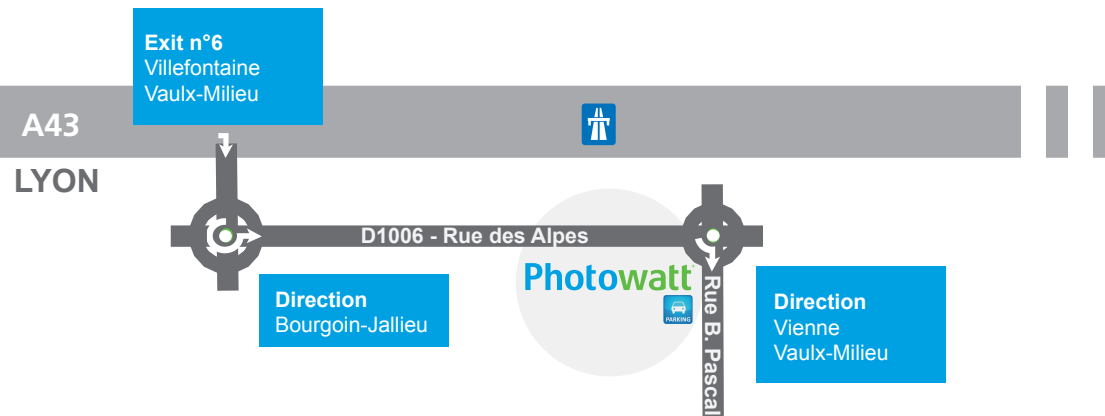

## Access Map Vaulx-Milieu Site

### ◆ Itinerary from the Highway A43:

- Take the Highway exit n°6 «Villefontaine / La Verpillère / Vaulx-Milieu / L'Isle d'Abeau»
- At the 1st roundabout, take the 3rd exit towards «Bourgoin-Jallieu»
- At the 2nd roundabout, take the 1st exit towards «Vienne / Vaulx-Milieu»
- Continue 50m to access "Photowatt" car park on your right

### ◆ Itinerary from the Highway A43:

- Take the Highway exit n°7 «Isle d'Abeau Est / Bourgoin-Jallieu»
- At the 1st roundabout, take the 3rd exit towards «Bourgoin-Jallieu Centre»
- At the 2nd roundabout, take the 3rd exit towards «ZI Champfleuri»
- At the 3rd roundabout, take the 2nd exit towards «ZI Champfleuri» and pass above the Highway
- At the 4th roundabout, take the 1st exit, «Route de l'Isle d'Abeau», towards «Bourgoin-Jallieu Centre»
- 350m after, turn left towards «ZI Chanteraine», and then turn left again following the Photowatt sign
- Continue 700m to "Photowatt" car park on your right