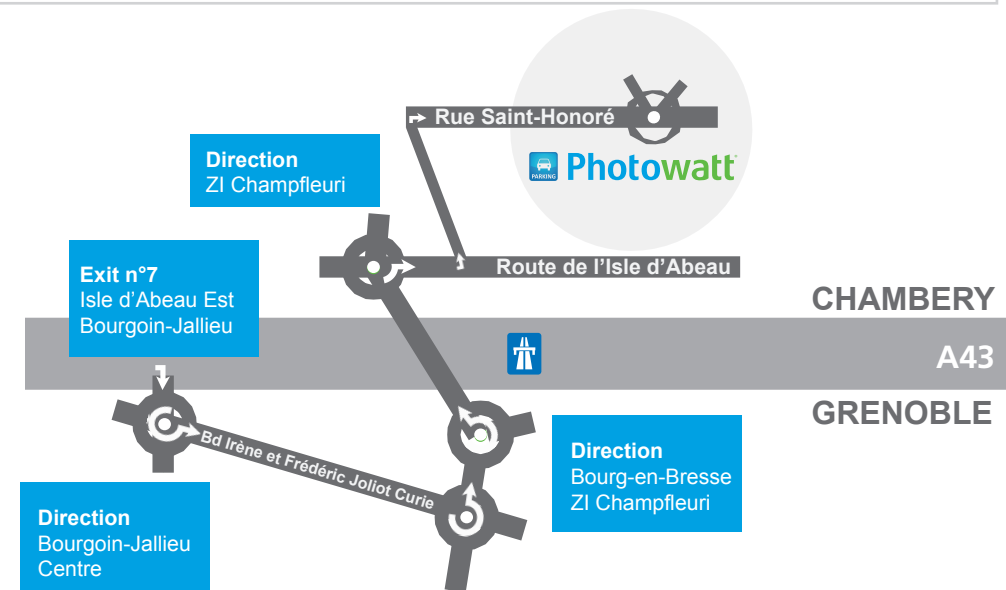

### ◆ Itinerary from the Highway A43:

- Take the Highway exit n°6 «Villefontaine / La Verpillère / Vaulx-Milieu / L'Isle d'Abeau»
- At the 1st roundabout, take the 3rd exit towards «Bourgoin-Jallieu»
- At the 2nd roundabout, take the 1st exit towards «Vienne / Vaulx-Milieu»
- Continue 50m to access "Photowatt" car park on your right

### ◆ Itinerary from the Highway A43:

- Take the Highway exit n°7 «Isle d'Abeau Est / Bourgoin-Jallieu»
- At the 1st roundabout, take the 3rd exit towards «Bourgoin-Jallieu Centre»
- At the 2nd roundabout, take the 3rd exit towards «ZI Champfleuri»
- At the 3rd roundabout, take the 2nd exit towards «ZI Champfleuri» and pass above the Highway
- At the 4th roundabout, take the 1st exit, «Route de l'Isle d'Abeau», towards «Bourgoin-Jallieu Centre»
- 350m after, turn left towards «ZI Chanteraine», and then turn left again following the Photowatt sign
- Continue 700m to "Photowatt" car park on your right